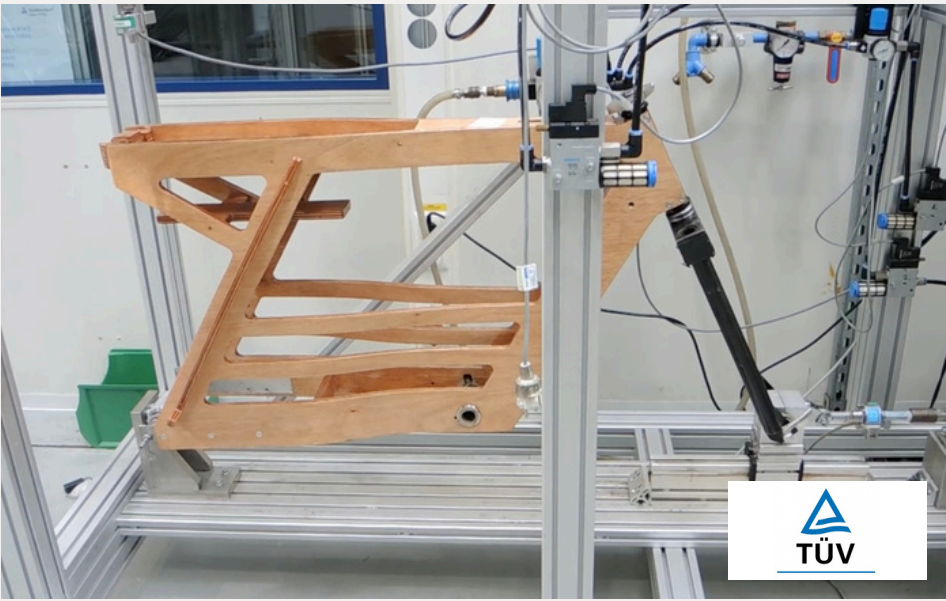

BREAK
AWAY
FROM
THE
PACK

BRE
AW
FRO
TH
PAC

splinter

EXPERIENCE

splinter

The wooden frame and electric drive not only make the bike stylish, but also lead to optimal performance. Whether you are riding in the city or through nature. Riding on a wooden bike affects your riding experience: you get the feeling that you are floating over the road.

- Bafang motor (250W),
- Up to 25 km/h
- Battery 840Wh
- Range 70 km
- Magura hydraulic discbrakes

splinterbikes.nl/en/specifications

SAFETY

The wooden frame is super strong, as evidenced by the impact and durability tests it passed without any problems at TÜV/TNO. And of course, the Splinter complies with Dutch and European laws and regulations (NEN 15194).